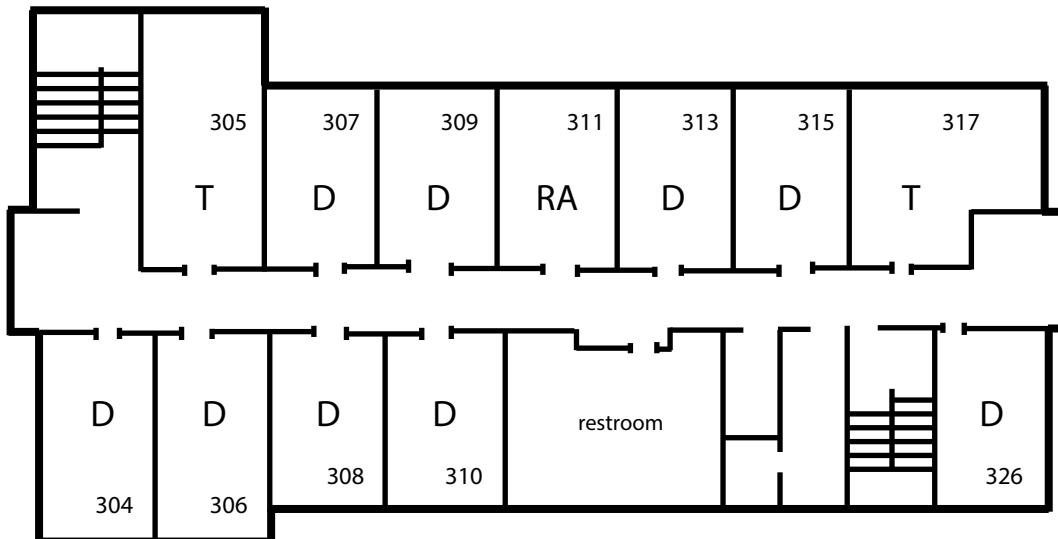

TERRELL HALL

FIRST FLOOR
Female Floor

SECOND FLOOR
Male Floor

THIRD FLOOR
Female Floor

*this floor plan shows location of rooms and is **NOT** drawn to scale.

*measurement of AVERAGE double room = 18 ft x 12 ft