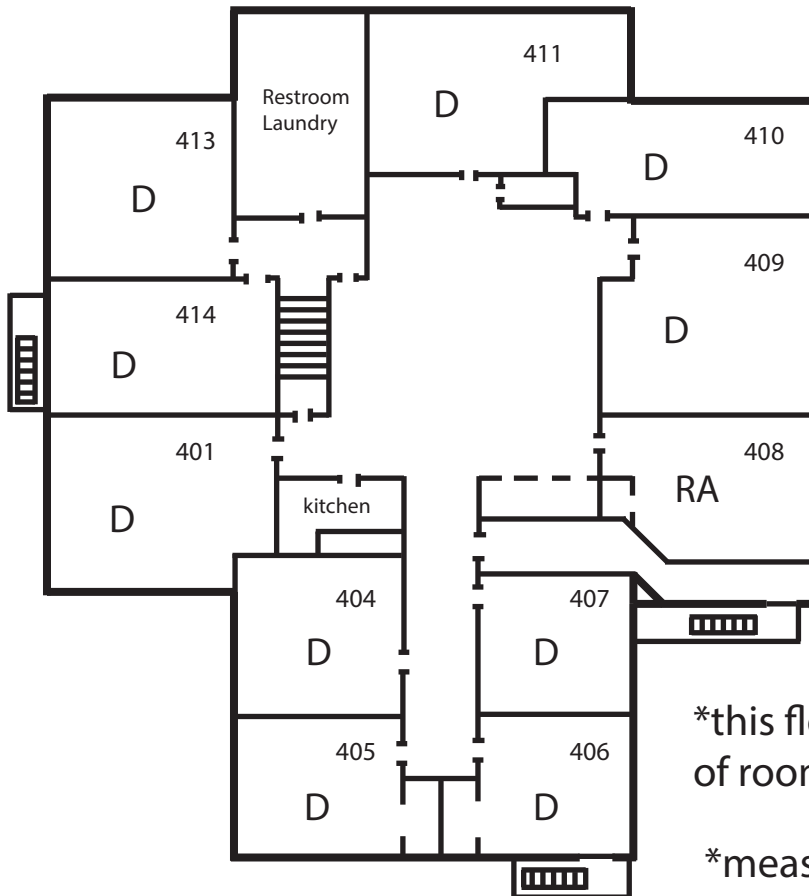

PIONEER HALL

Female Only Hall

THIRD
FLOOR

FOURTH
FLOOR

*this floor plan shows location of rooms and is **NOT** drawn to scale.

*measurement of AVERAGE triple room = 10.5 ft x 24 ft

*measurement of AVERAGE quad room = 21.5 ft x 22 ft