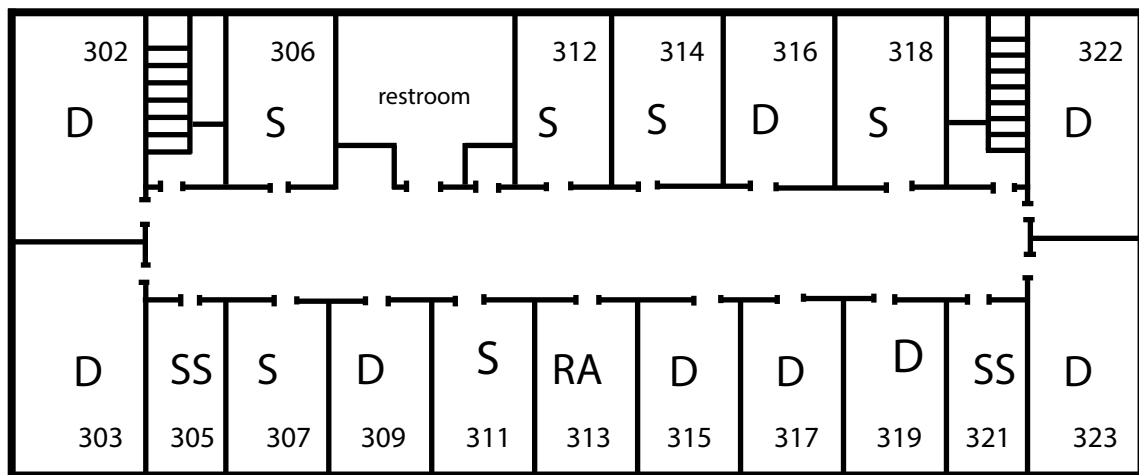

MILLER HALL

FIRST FLOOR
Female Floor

SECOND FLOOR
Male Floor

THIRD FLOOR
Female Floor

*this floor plan shows location of rooms and is **NOT** drawn to scale.

*measurement of AVERAGE double room = 13.5 ft x 12 ft