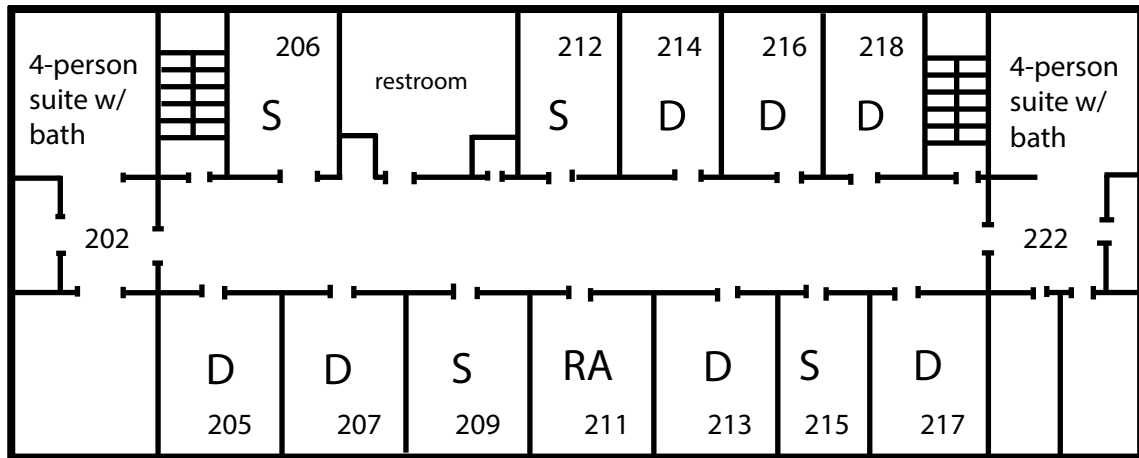

MILLER HALL

FIRST FLOOR
Female Floor

SECOND FLOOR
Male Floor

THIRD FLOOR
Female Floor

*this floor plan shows location of rooms and is **NOT** drawn to scale.

*measurement of AVERAGE double room = 13.5 ft x 12 ft