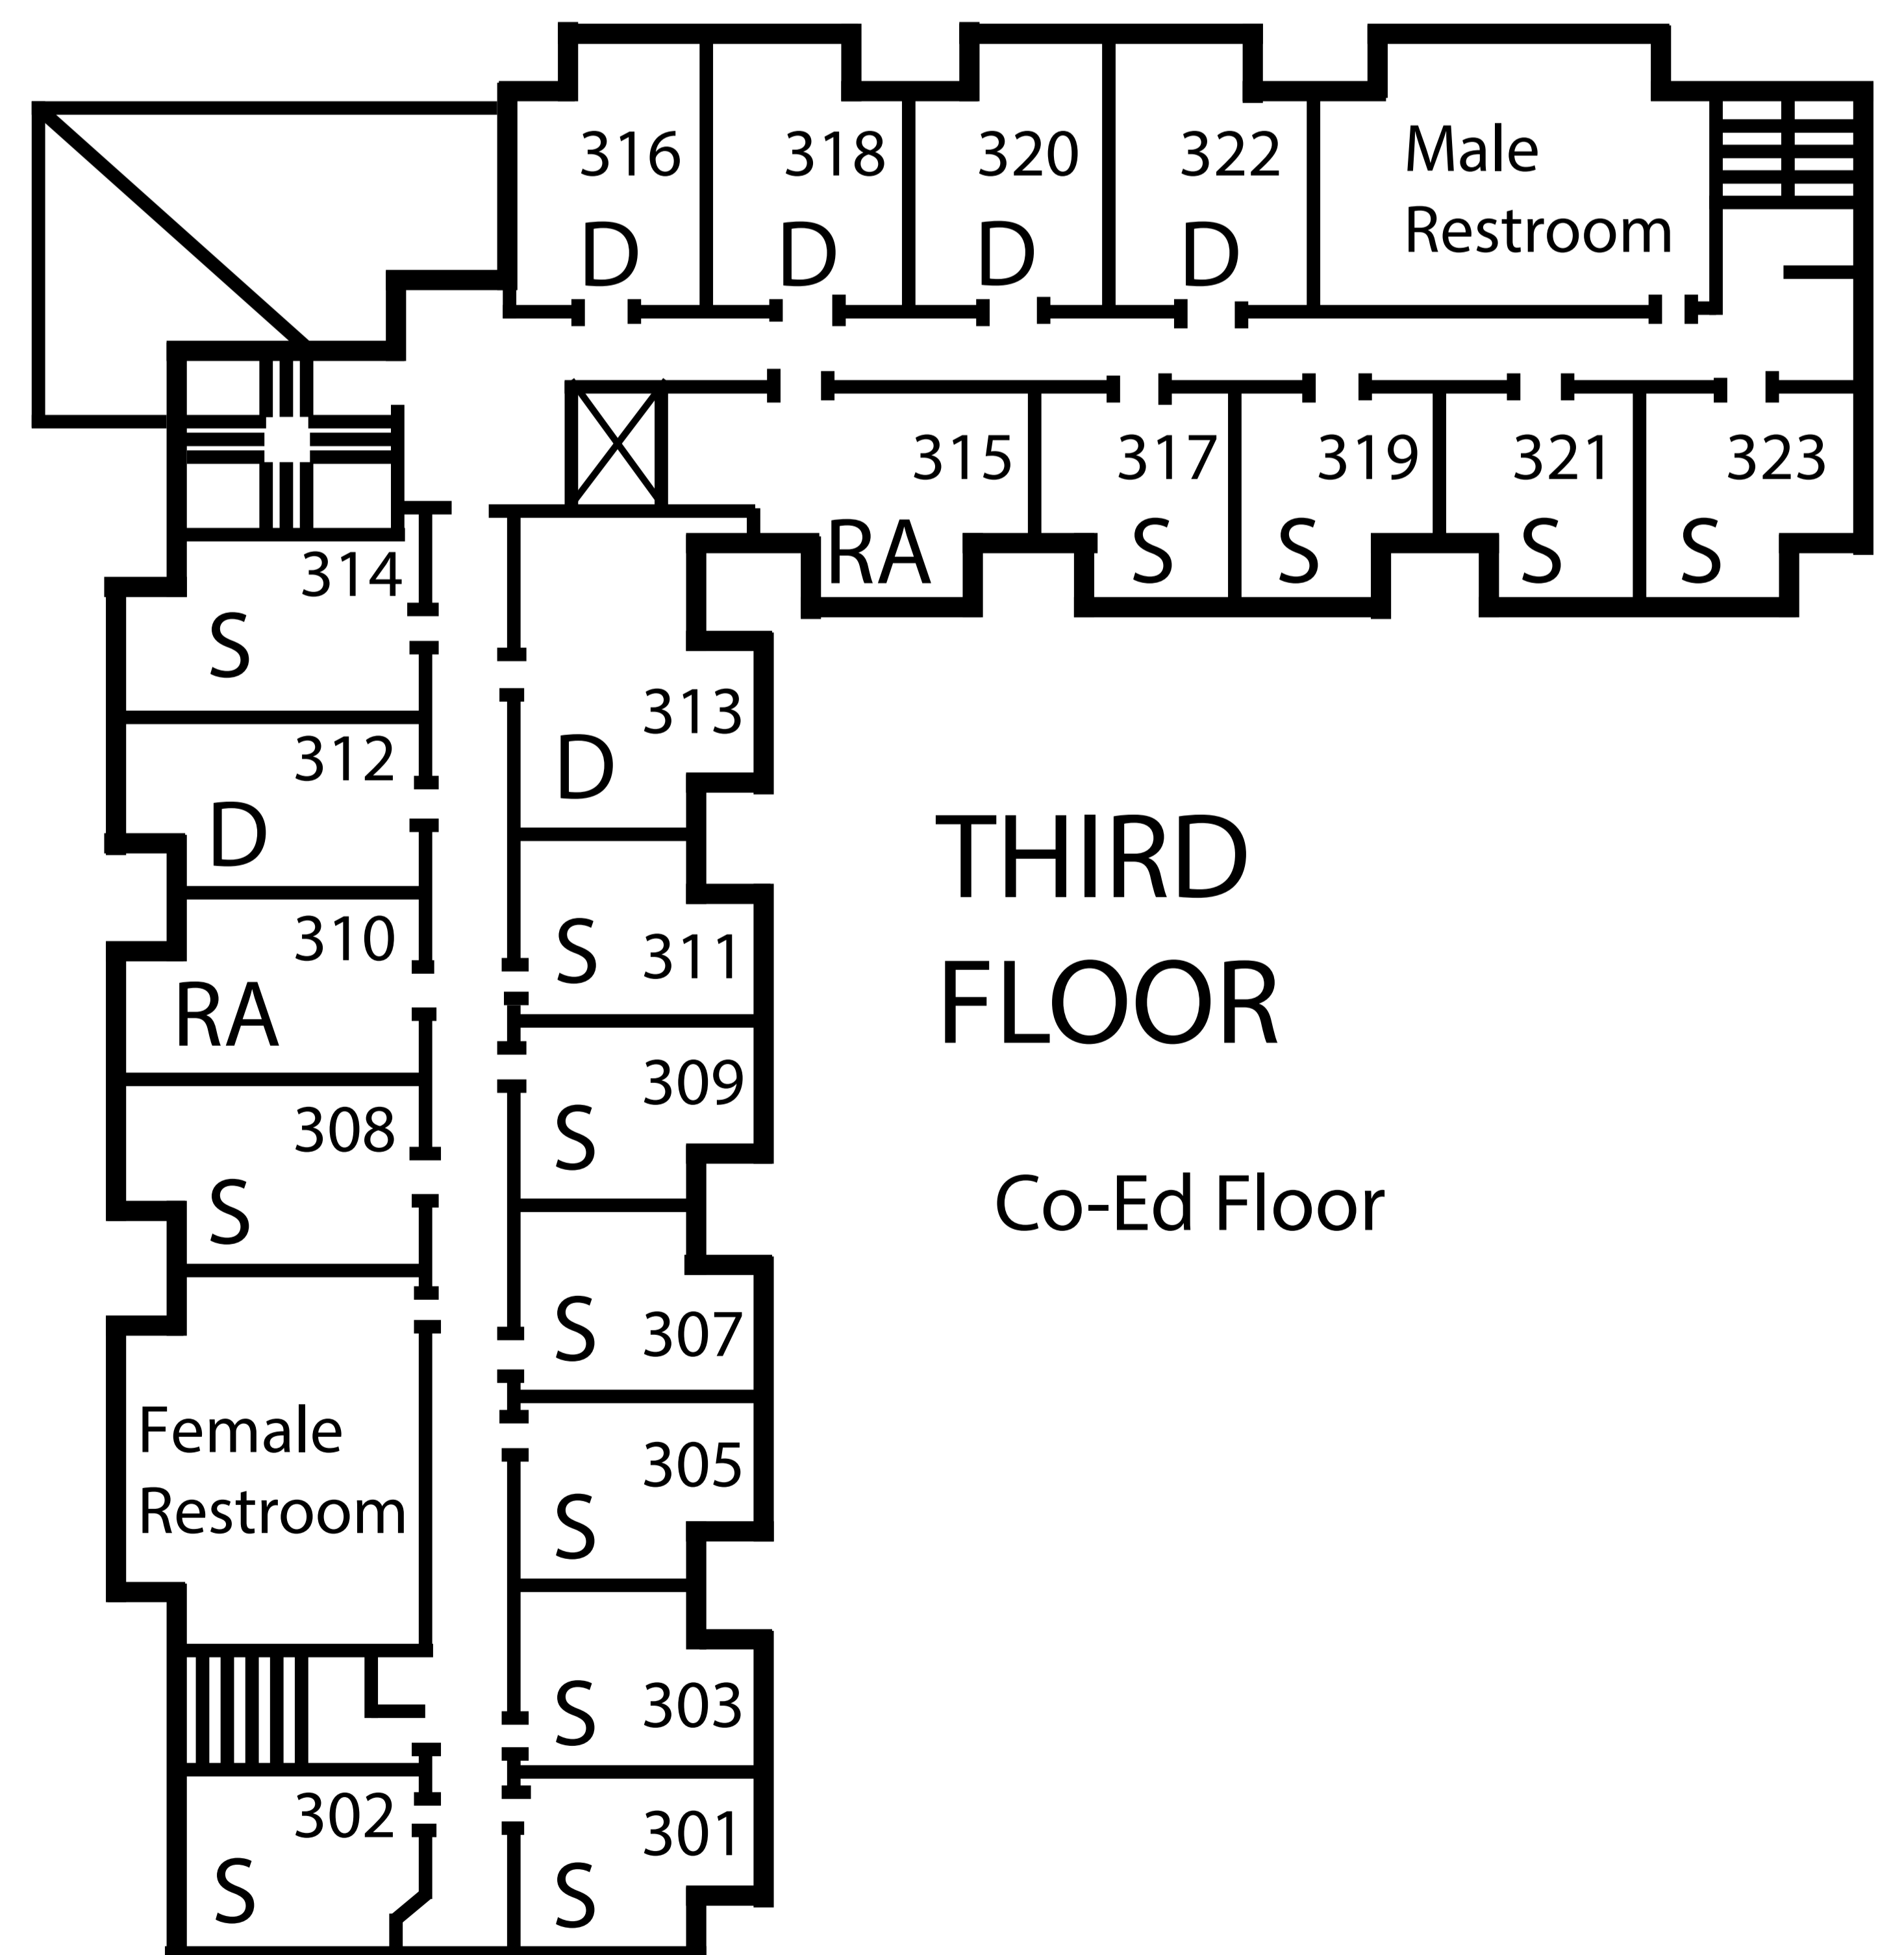

MAHAFFEY HALL

*this floor plan shows location of rooms and is **NOT** drawn to scale.

*measurement of AVERAGE double room = 15 ft x 12 ft