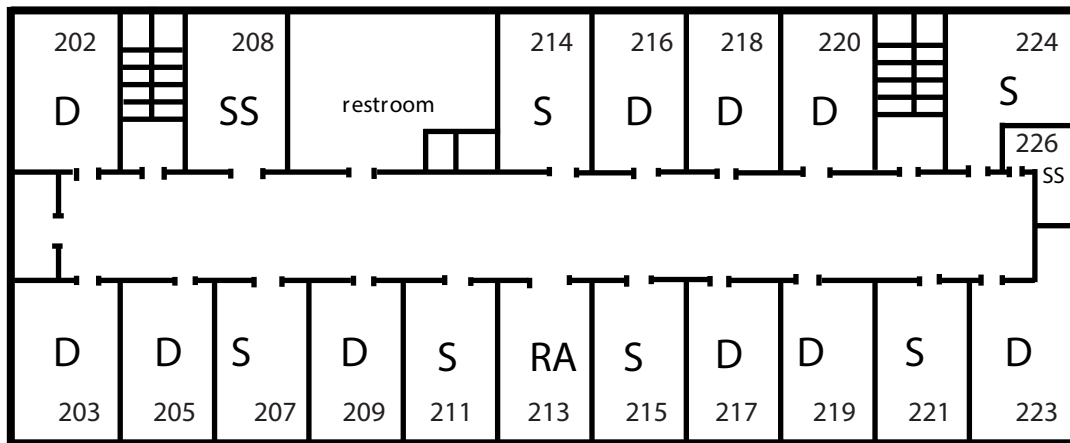

LARSELL HALL

FIRST FLOOR
Male Floor

SECOND FLOOR
Male Floor

THIRD FLOOR
Female Floor

*this floor plan shows location of rooms and is **NOT** drawn to scale.

*measurement of AVERAGE double room = 16ft x 12ft