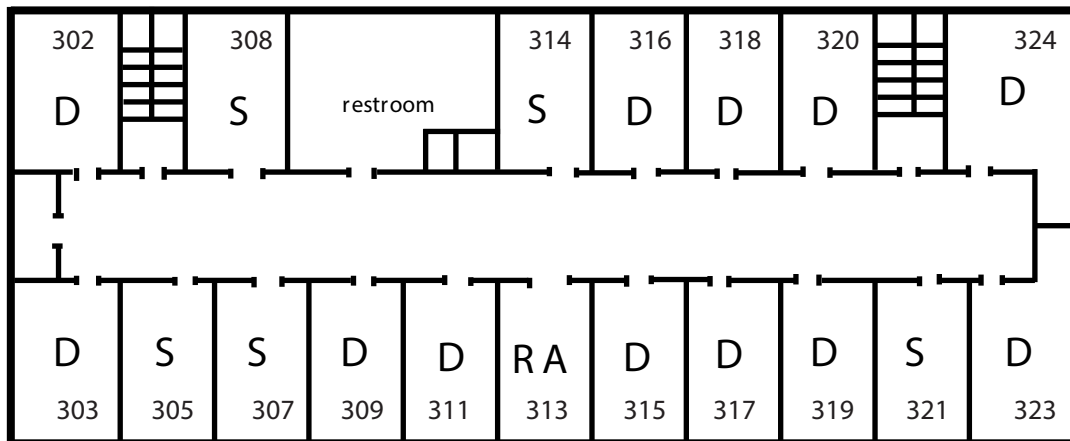

LARSELL HALL

FIRST FLOOR
Male Floor

SECOND FLOOR
Male Floor

THIRD FLOOR
Female Floor

*this floor plan shows location of rooms and is **NOT** drawn to scale.

*measurement of AVERAGE double room = 16ft x 12ft