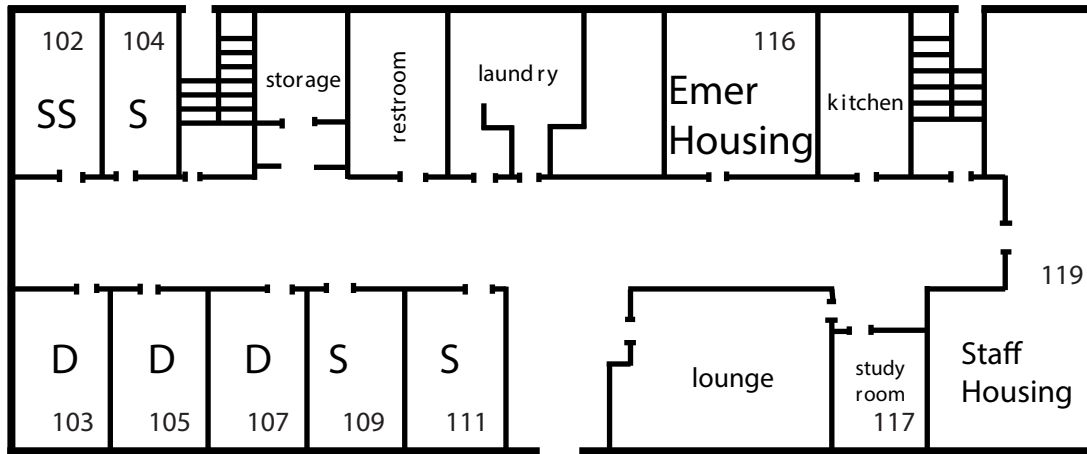

LARSELL HALL

FIRST FLOOR
Male Floor

SECOND FLOOR
Male Floor

THIRD FLOOR
Female Floor

*this floor plan shows location of rooms and is **NOT** drawn to scale.

*measurement of AVERAGE double room = 16ft x 12ft