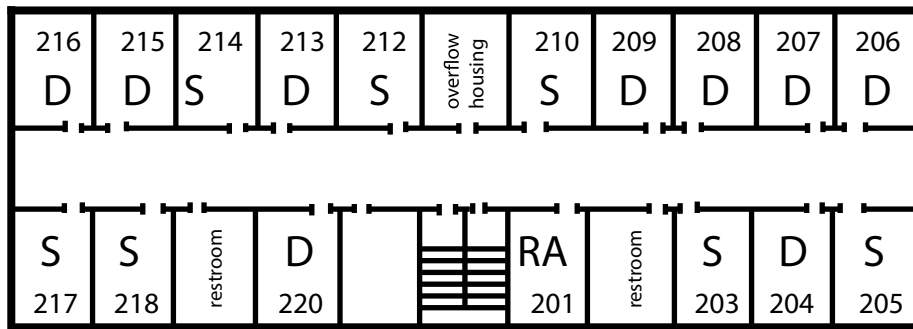

# JANE FAILING HALL

## Pet Friendly Housing

GARDEN  
LEVEL  
Male Floor

FIRST  
FLOOR  
Female Floor

SECOND  
FLOOR  
Female Floor

THIRD  
FLOOR  
Female Floor

\*this floor plan shows location of rooms and is **NOT** drawn to scale.

\*measurement of AVERAGE double room = 10 ft x 15.5 ft