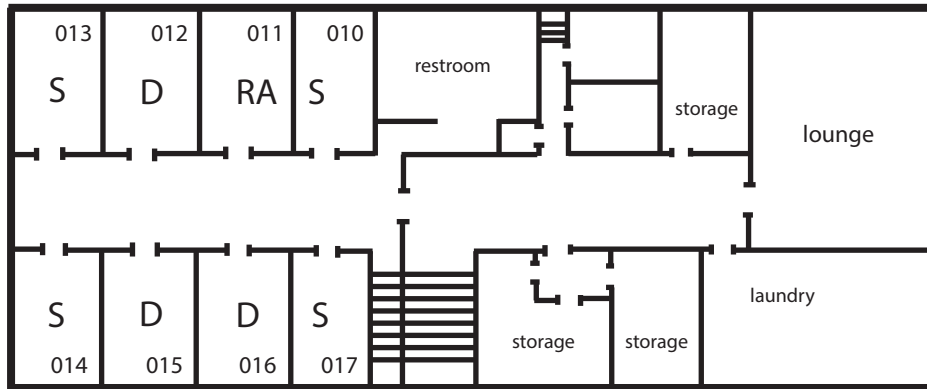

CAMPBELL HALL

GARDEN
LEVEL
Male Floor

FIRST
FLOOR
Gender-Inclusive Floor

SECOND
FLOOR
Female Floor

Lorem ipsum

THIRD
FLOOR
Female Floor

*this floor plan shows location of rooms and is **NOT** drawn to scale.
*measurement of AVERAGE double room = 13.5 ft x 16 ft