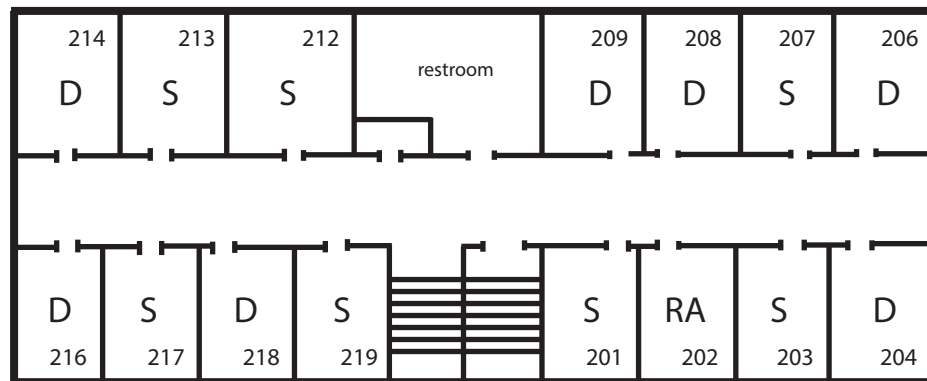

CAMPBELL HALL

GARDEN
LEVEL
Male Floor

FIRST
FLOOR
Gender-Inclusive Floor

SECOND
FLOOR
Female Floor

Lorem ipsum

THIRD
FLOOR
Female Floor

*this floor plan shows location of rooms and is **NOT** drawn to scale.
*measurement of AVERAGE double room = 13.5 ft x 16 ft