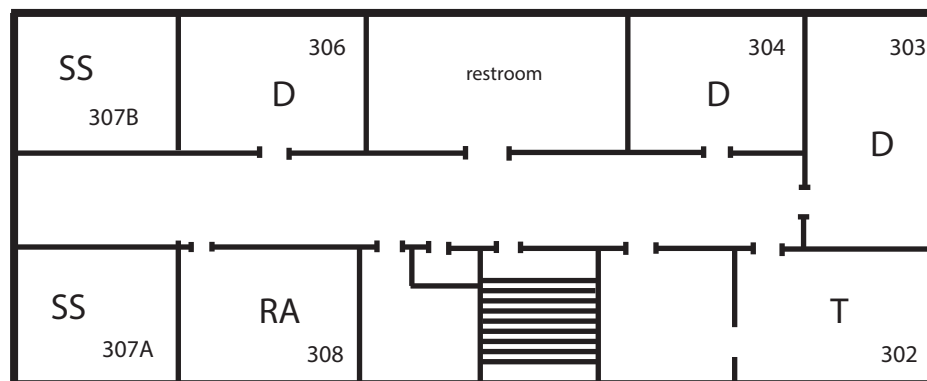

CAMPBELL HALL

GARDEN
LEVEL
Male Floor

FIRST
FLOOR
Gender-Inclusive Floor

SECOND
FLOOR
Female Floor

Lorem ipsum

THIRD
FLOOR
Female Floor

*this floor plan shows location of rooms and is **NOT** drawn to scale.
*measurement of AVERAGE double room = 13.5 ft x 16 ft