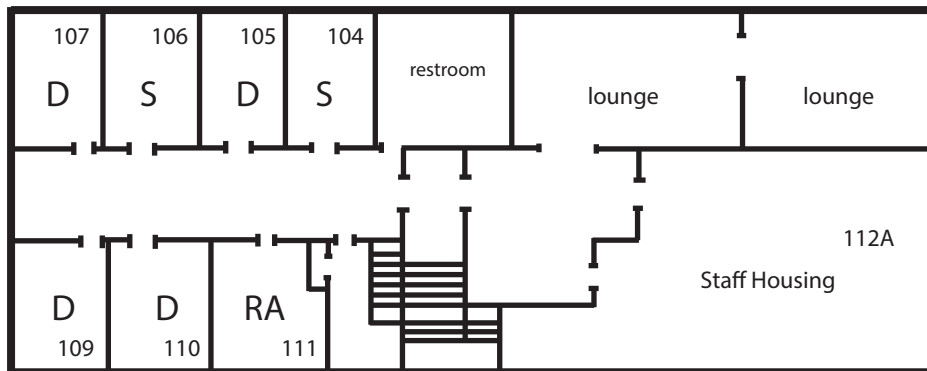

CAMPBELL HALL

GARDEN
LEVEL
Male Floor

FIRST
FLOOR
Gender-Inclusive Floor

SECOND
FLOOR
Female Floor

Lorem ipsum

THIRD
FLOOR
Female Floor

*this floor plan shows location of rooms and is **NOT** drawn to scale.
*measurement of AVERAGE double room = 13.5 ft x 16 ft