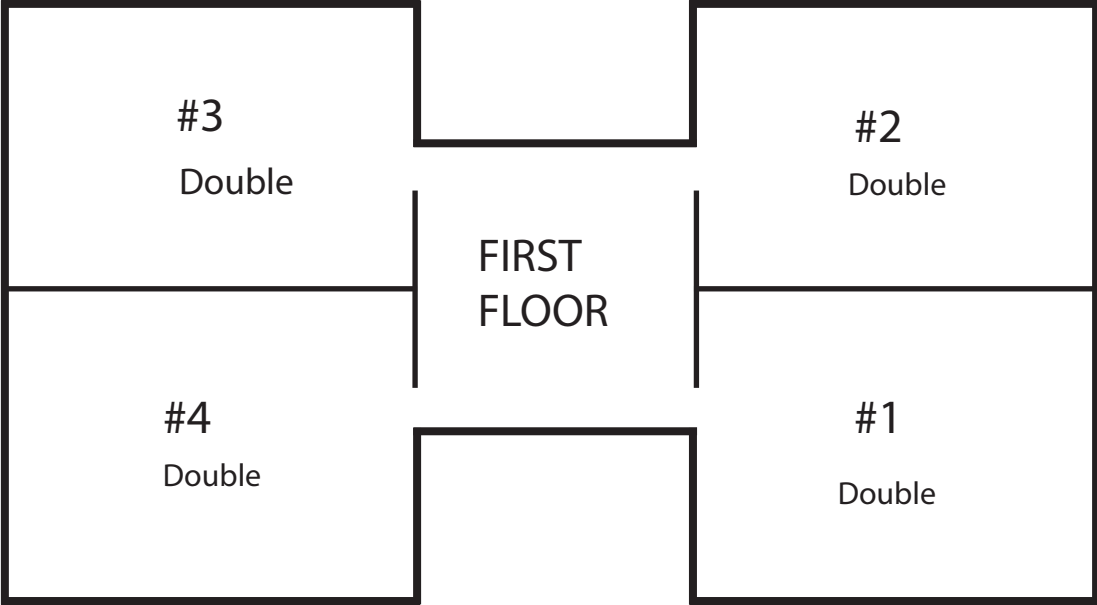

DANA HALL

GRADUATE HOUSING

Lever St

*this floor plan shows location of apartments and is **NOT** drawn to scale.