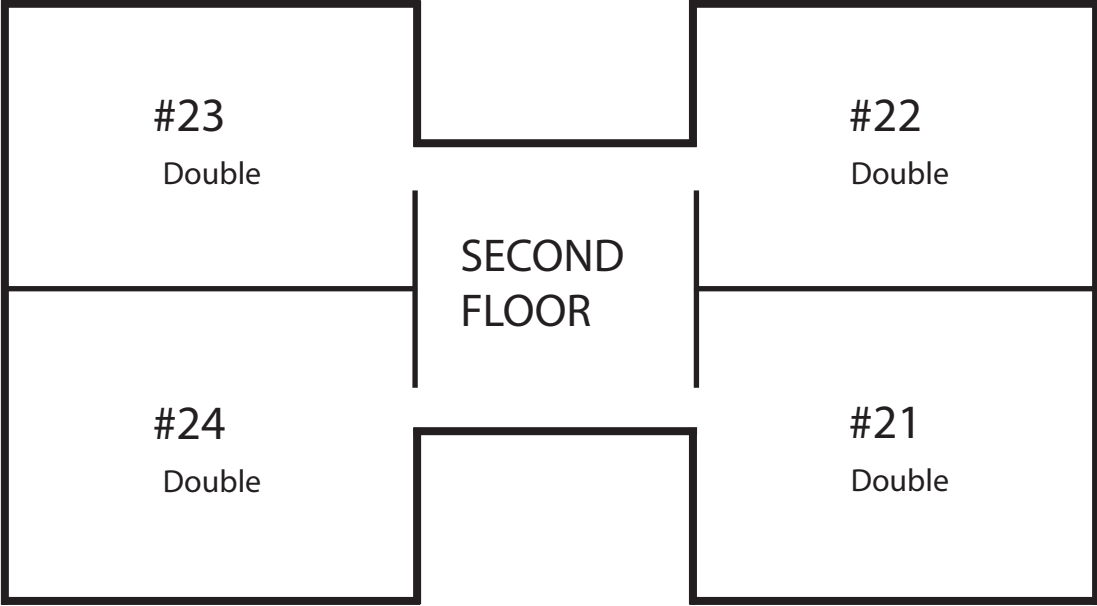

DANA HALL

GRADUATE HOUSING

Lever St

*this floor plan shows location of apartments and is **NOT** drawn to scale.