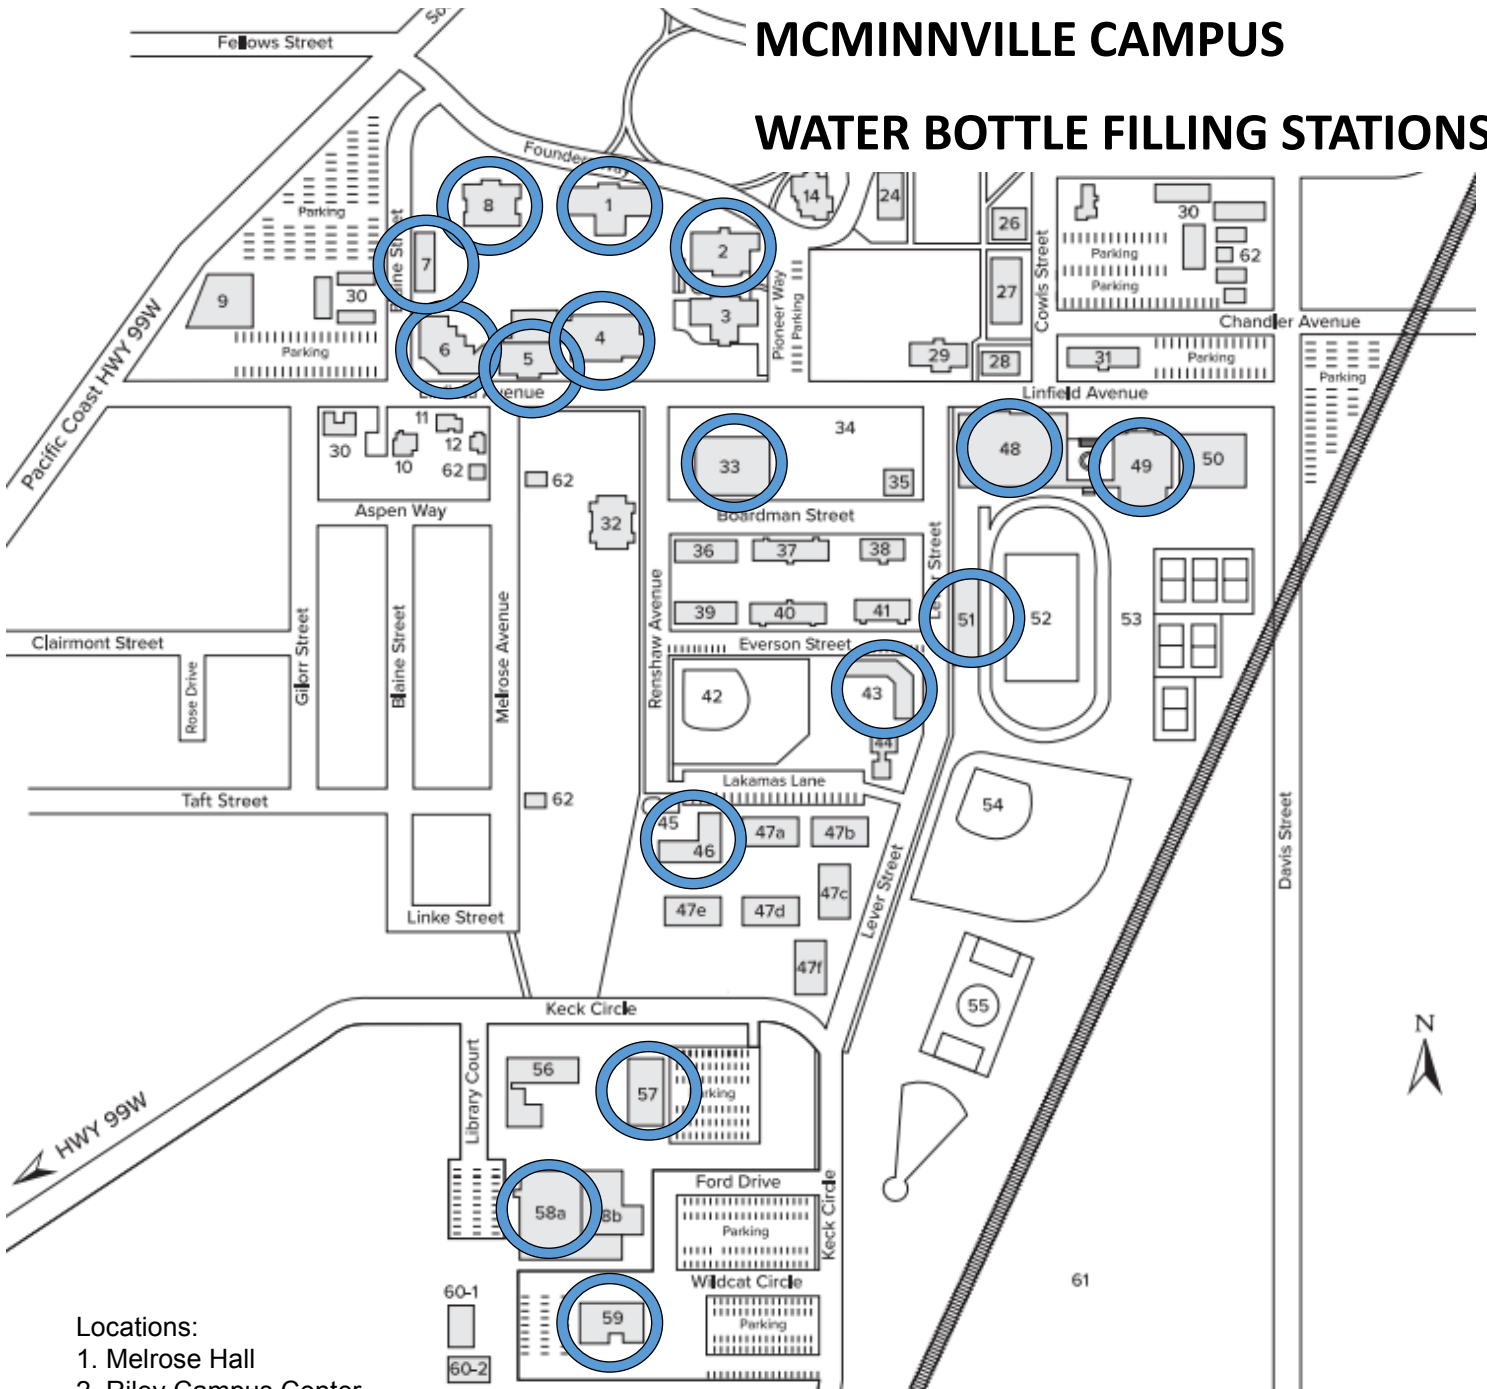

MCMINNVILLE CAMPUS

WATER BOTTLE FILLING STATIONS

Locations:

- 1. Melrose Hall
- 2. Riley Campus Center
- 4. Graf Hal
- 5. W.M. Keck Science Center
- 6. Murdock Hall
- 7. Taylor Hall
- 8. T.J. Day Hall
- 33. Dillin Hall
- 43. Mahaffey Hall
- 46. Withnell Commons
- 48. HHPA Complex
- 49. Aquatics Center
- 51. Memorial Hall
- 57. Vivian Bull Music Center
- 58. Nicholson Library
- 59. Facilities Services