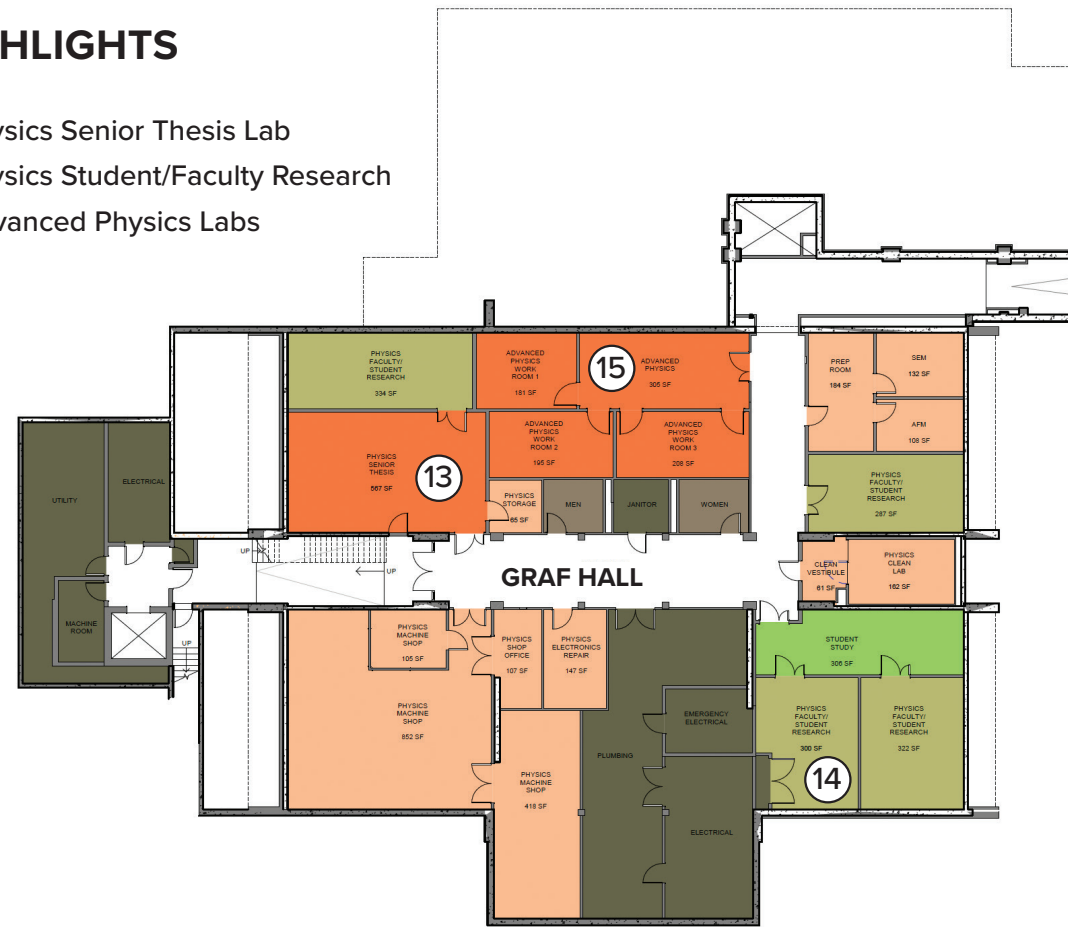

BASEMENT HIGHLIGHTS

- 13 Graf 017 Physics Senior Thesis Lab
- 14 Graf 018A Physics Student/Faculty Research
- 15 Graf 009 Advanced Physics Labs

Ribbon-cutting
Self-guided
Tour Information

spark
wonder

1ST FLOOR HIGHLIGHTS

- 1 Murdock 104, 106 New Biology Labs
- 2 Graf L103 Graf Lecture Hall and Student Study Area
- 3 Graf 115, 117 Classrooms
- 4 Graf 116 Student Study Area
- 5 Keck 109 Wine Studies and Central Lobby
- 6 Keck 101, 102, 107 Chemistry Labs
- 7 Keck L101 Keck Atrium

2ND FLOOR HIGHLIGHTS

- 8 Graf Main Hallway and Student Study Area
- 9 Graf 220 Student/Faculty Research Labs
- 10 Keck 201, 207 Physics Labs
- 11 Keck 202, 204 Chemistry Labs
- 12 Keck 200 Keck Atrium Mezzanine