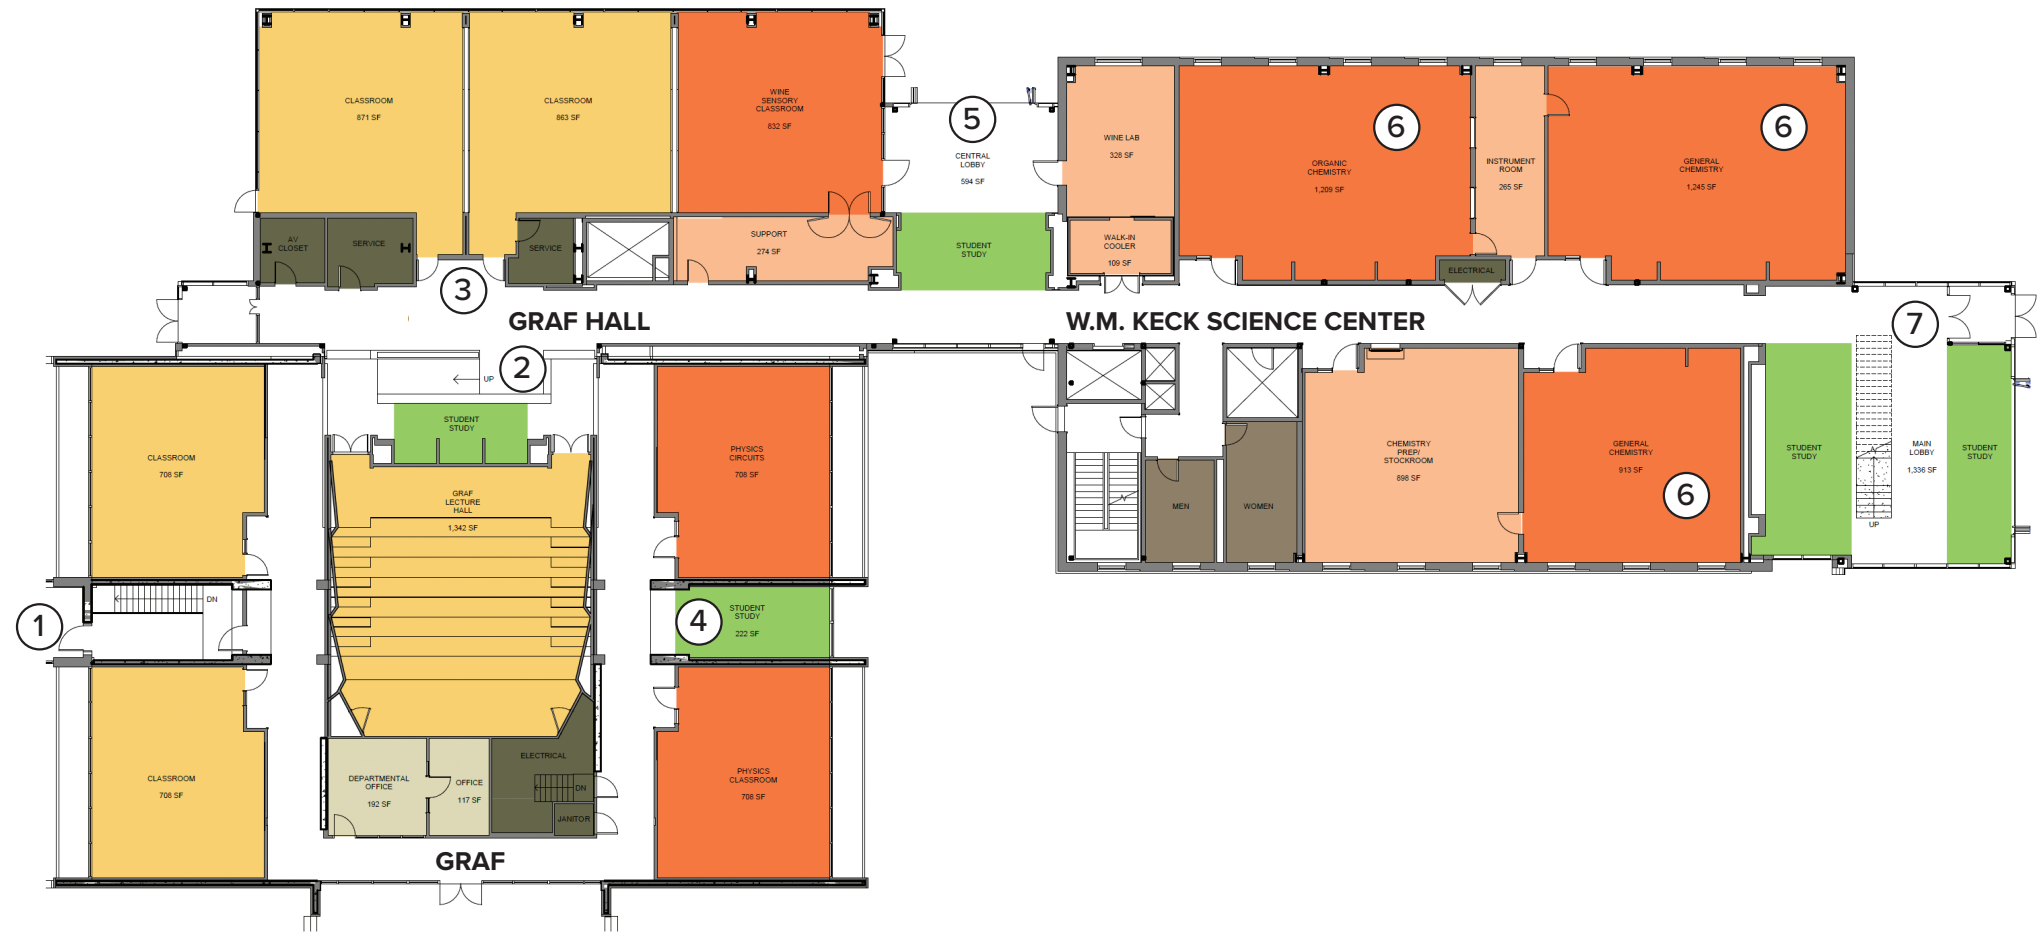

BASEMENT HIGHLIGHTS

- 13 Graf 017 Physics Senior Thesis Lab
- 14 Graf 018A Physics Student/Faculty Research
- 15 Graf 009 Advanced Physics Labs

Ribbon-cutting
Self-guided
Tour Information

spark
wonder

1ST FLOOR HIGHLIGHTS

- 1 Murdock 104, 106 New Biology Labs
- 2 Graf L103 Graf Lecture Hall and Student Study Area
- 3 Graf 115, 117 Classrooms
- 4 Graf 116 Student Study Area
- 5 Keck 109 Wine Studies and Central Lobby
- 6 Keck 101, 102, 107 Chemistry Labs
- 7 Keck L101 Keck Atrium

2ND FLOOR HIGHLIGHTS

- 8 Graf Main Hallway and Student Study Area
- 9 Graf 220 Student/Faculty Research Labs
- 10 Keck 201, 207 Physics Labs
- 11 Keck 202, 204 Chemistry Labs
- 12 Keck 200 Keck Atrium Mezzanine